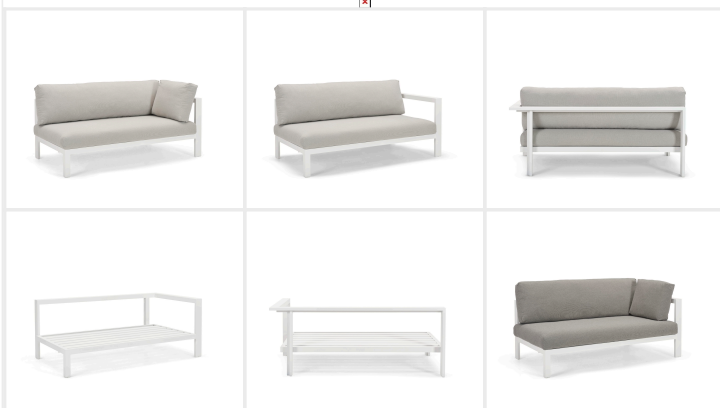

Product Code 32155

CUBIC LEFT CORNER DOUBLE SEAT akula

DETAILS

DIMENSIONS

Height	25.2" / 64cm
Width	63.4" / 161cm
Depth	34.3" / 87cm
Arm Height	25.2" / 64cm
Seat Height	15.7" / 40cm
Cushion Thickness	5.5" / 14cm

VOLUME 0.97m³

WEIGHT 25.1kg / 55.3lbs

STOCKED FINISHES

White & Beach

White & Stone

White & Ash

Lava & Beach

Lava & Stone

Lava & Ash

PRODUCT DESCRIPTION

A modular left corner double seat showcasing a sturdy aluminium frame, elegant asymmetric design, and quick-dry foam cushions, offering versatile arrangements and unparalleled comfort.