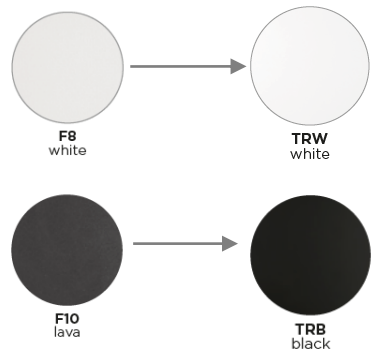

ALEXA Bistro Table 36H

akula

designed for life

|Product Code 41770M/1|

Dimensions

Alexa is a truly versatile collection. The tables have a white or lava aluminium powder coated frame with either a natural teak or a Trespa (HPL) tabletop option. .
Bistro Table | A dining height bistro style table
Characteristics | Clean Lines, Strong, Light, Adaptable

Technical

Weight | 26.7kg / 58.8lbs
Volume | 0.08m³(1 per box)
Frame | Powder coated aluminium
Tabletop | Trespa (HPL) or Grade A Teak
Lead Time from Stock | 4-6 Weeks
Custom Order Lead time | 12 Weeks

Colour Options

Tabletop: **teak** (26mm/1.02")

Tabletops **Trespa*** (13mm/0.51"):

Features

Designed by
DIPHANO