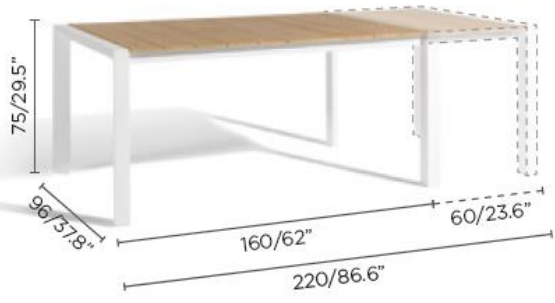

ALEXA Extendable Table 62

akula

|Product Code 41270|

designed for life

Dimensions

Alexa is a truly versatile collection. The tables have a white or lava aluminium powder coated frame with a natural teak tabletop
Extendable Table | An extendable slatted teak top dining table (62" to 86.6")
Characteristics | Clean Lines, Strong, Light, Adaptable

Technical

Weight | 43.7kg / 96.34lbs
Volume | 0.41m³(1 per box)
Frame | Powder coated aluminium
Tabletop | Grade A Teak
Lead Time from Stock | 4-6 Weeks
Custom Order Lead time | 12 Weeks

Colour Options

Tabletop: **teak** (26mm/1.02")