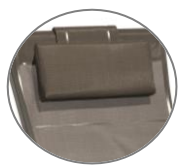

ALEXA Folding Beach Chair

akula

|Product Code 41010|

designed for life

Dimensions

Alexa is a truly versatile range. This foldable, portable and comfortable range is available in Lava or White aluminium frame and finished with sling.

Armchair | A foldable chair with sling seat and back

Characteristics | Clean Lines, Strong, Light, Adaptable

Technical

- Weight** | 6.4kg / 14.10lbs
- Volume** | 0.2m³(2 per box)
- Frame** | Powder coated aluminium
- Seat Back/Base** | Sling
- Lead Time from Stock** | 4-6 Weeks
- Custom Order Lead time** | 12 Weeks

Colour Options

Adjustable Headrest

Features

- HOSPITALITY GRADE
- MIX & MATCH
- TRIPLE POWDER COATING
- FOLDABLE
- LOW MAINTENANCE
- QUICK DRY SYSTEM

Designed by
DIPHANO

- 5-Year Warranty
- Competitive Pricing
- Marine Grade Materials
- Custom Design Options
- Vertical Factory - Design to Delivery
- History - 100 Years Experience
- Stock Supported - 7,000+ Pieces