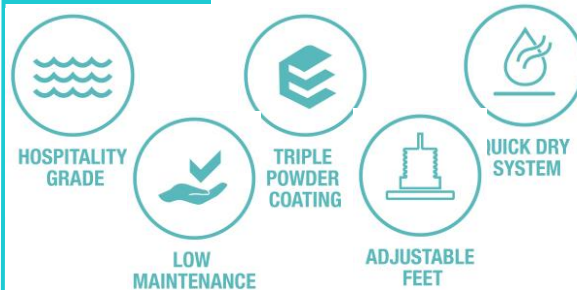

Lead Time from Stock | 4-6 Weeks

Custom Order Lead time | 12 Weeks

Colour Options

Features

Designed by
DIPHANO

5-Year
Warranty

Competitive
Pricing

Marine Grade
Materials