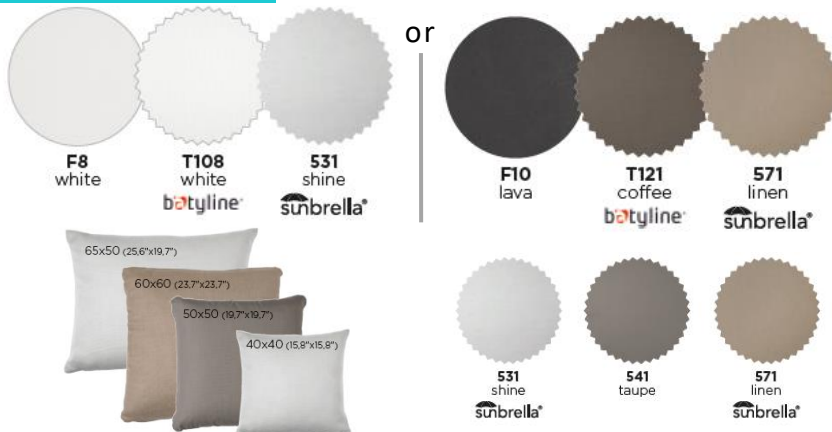

CIELO Daybed

akula

designed for life

|Product Code 90012|

deco cushions included: 3 x (23.7"x23.7") + 3 x (19.7"x19.7") + 2 x (15.8"x15.8")

Dimensions

Cielo is Mediterranean in style with eye-catching design and luxurious feel. A small but perfectly formed range that includes a daybed, lounge chair and footrest. Available in Lava or White aluminium frame with a choice of cushion fabrics.

Daybed | A relaxing daybed

Characteristics | Statement, Luxurious, Stylish, Bold

Technical

Weight | 25.4kg / 56lbs

Volume | 3.06m³/ (1 per box)

Frame | Powder-coated aluminium & Sling

Cushion | Fabric wrapped around a quick dry foam

Lead Time from Stock | 4-6 Weeks

Custom Order Lead time | 12 Weeks

Colour Options

Features

Designed by
DIPHANO

5-Year
Warranty

Competitive
Pricing

Marine Grade
Materials