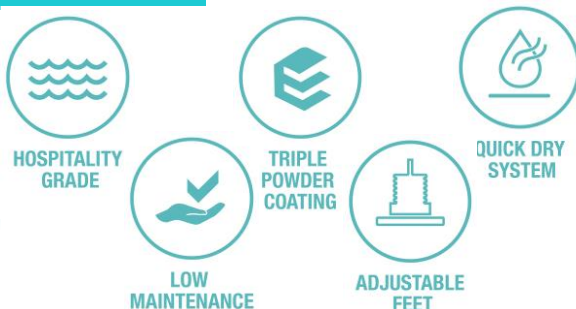

Cushion | Fabric wrapped around a quick dry foam

Lead Time from Stock | 4-6 Weeks

Custom Order Lead time | 12 Weeks

Colour Options

Features

Designed by
DIPHANO

5-Year Warranty

Competitive Pricing

Marine Grade Materials

Custom Design Options

Vertical Factory - Design to Delivery

History - 100 Years Experience

Stock Supported - 7,000+ Pieces