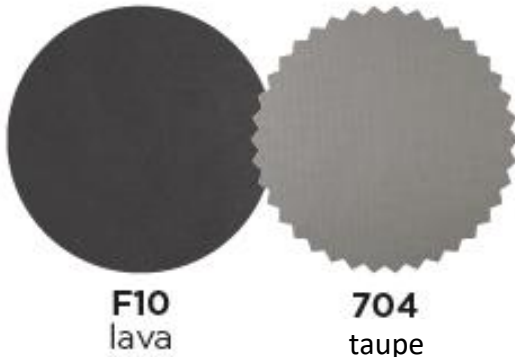

Medium Footrest | A footrest that can be used on its own or as part of the Coast modular range

Characteristics | Modern, Inviting, Modular, Elegant

Technical

Weight | 9.4kg / 20.7lbs

Volume | 0.27m³ (1 per box)

Frame | Powder-coated aluminium

Cushion | Water resistant fabric wrapped around a quick dry foam

Lead Time from Stock | 4-6 Weeks

Custom Order Lead time | 12 Weeks

Colour Options

Features

HOSPITALITY
GRADE

TRIPLE
POWDER
COATING