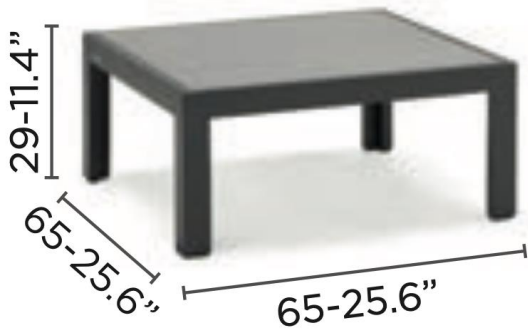

CUBIC Coffee Table 26

akula

designed for life

Product Code: 32041/32040

Dimensions

Cubic is sturdy yet elegant, the perfect choice for highly-durable projects where function and performance are paramount.

Coffee Table | An aluminium framed coffee table with a ceramic tabletop

Characteristics | Sturdy, Elegant, Versatile

Technical

Weight | 12.0kg / 26.5lbs

Volume | 0.14m³ (1 per box)

Frame | Powder coated aluminium

Tabletop | Ceramic

Lead Time from Stock | 4-6 Weeks

Colour Options

Tabletop: **ceramic** (11mm/0.43")

32040

32041

or

AF08
white

3K09
cameo white

AF10
lava

3K10
graphite