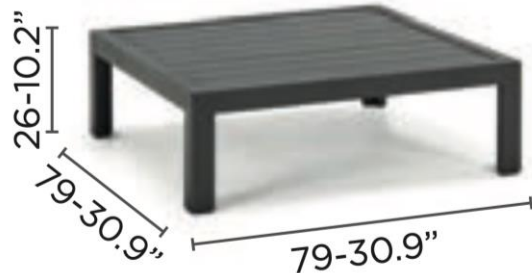

CUBIC Medium Footrest

akula

designed for life

|Product Code: 32157|

cushion set included: seat + back

Shown without cushion set

Dimensions

Cubic is sturdy yet elegant, the perfect choice for highly-durable projects where function and performance are paramount. Available in lava, graphite, white or cameo white aluminium frame.

Medium Footrest | A footrest that can be used both with and without a cushion

Frame | Powder coated aluminium

Characteristics | Sturdy, Elegant, Versatile

Technical

Weight | 9.8kg / 21.6lbs

Volume | 0.21m³ (1 per box)