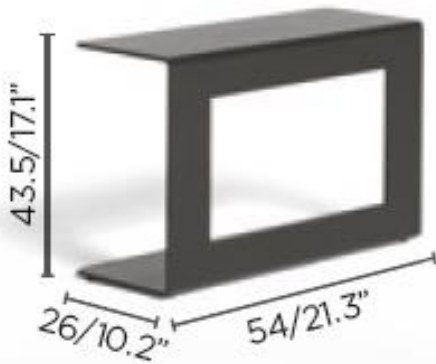

DAVENPORT Side Table

akula

designed for life

|Product Code 99940|

Dimensions

Davenport is the perfect choice for either indoor or outdoor spaces. Its classic and inviting design boasts smart finishing and luxurious water-resistant fabric. Modular by nature it adapts effortlessly to its surroundings.

Sidetable | A unique side table that can slide under the Davenport range to provide a functional table option

Characteristics | Modern, Multifunctional, Modular, Luxurious

Technical

Weight | 9.3kg / 10.1lbs

Volume | 0.08m³ (1 per box)

Frame | Powder-coated aluminium

Cushion | Water resistant fabric wrapped around a quick dry foam

Lead Time from Stock | 4-6 Weeks

Custom Order Lead time | 12 Weeks

Colour Options