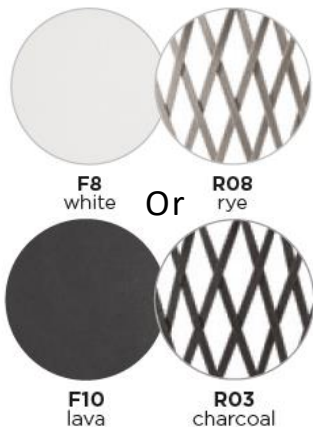

Armchair | A dining height armchair with rope detailing

Frame | Powder coated aluminium

Characteristics | Modern, Eye-catching

Technical

Weight | 3kg / 6.61lbs

Volume | 0.65m³ (6 per box)

Frame | Powder coated aluminium

Lead Time from Stock | 4-6 Weeks

Custom Order Lead time | 12 Weeks

Colour Options

Finishing Rope 14mm / 0.55" Optional Cushions Available

703 Chestnut

Or

703 Tundra

Features