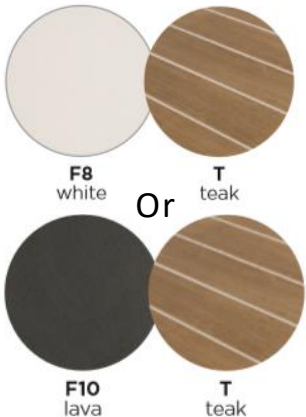

DIAMOND Coffee Table 27

akula

designed for life

|Product Code 41510/1|

Dimensions

Diamond is simply graceful in every possible way, and thanks to its modularity it is a highly versatile collection. Connect, disconnect, combine and rearrange to your liking.

Coffee Table | An aluminium framed teak top coffee table

Frame | Powder coated aluminium

Tabletop | Teak

Characteristics | Modern, Eye-catching

Technical

Weight | 9.2kg / 20.28lbs

Volume | 0.15m³ (1 per box)

Frame | Powder coated aluminium

Tabletop | Teak

Lead Time from Stock | 4-6 Weeks

Custom Order Lead time | 12 Weeks

Colour Options

Tabletop: **teak** (18mm/0.71")

Optional Seat Cushion available

Features