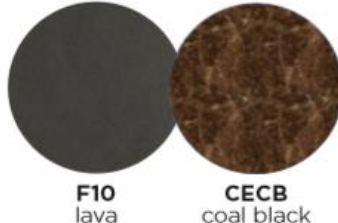

Frame | Powder coated aluminium

Tabletop | Ceramic

Lead Time from Stock | 4-6 Weeks

Custom Order Lead time | 12 Weeks

Colour Options

Tabletop: **ceramic** (11mm/0.43")

Or

Features

HOSPITALITY GRADE

ADJUSTABLE FEET

TRIPLE POWDER COATING

Designed by
DIPHANO

5-Year Warranty

Competitive Pricing

Marine Grade Materials

Custom Design Options