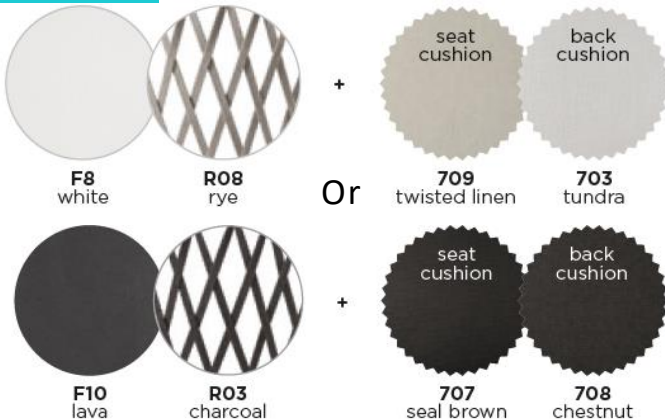

Colour Options

Finishing Rope 14mm/ 0.55"