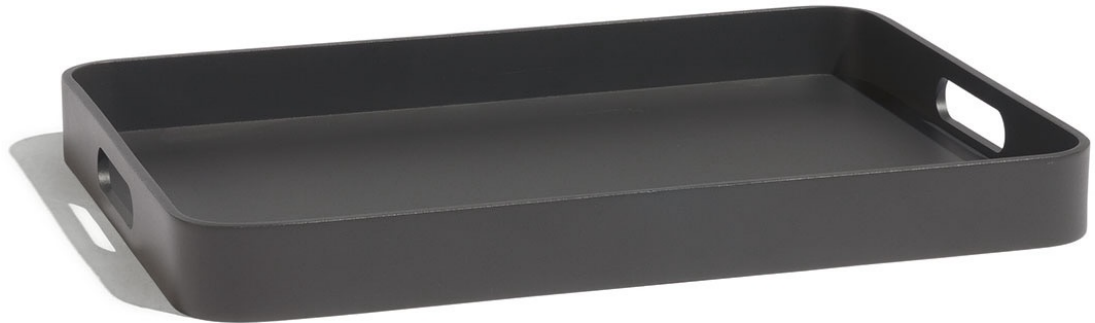

EASY-FIT Tray Large

akula

|Product Code 99950L|

designed for life

Dimensions

Easy-Fit Add the finishing touch to your outdoor space with our Easy-Fit collection. Easy-fit by name, easy-fit by nature. Practical and playful, this range is versatile and easy-to-move, allowing you to mix and match.

Tray | A timeless tray to complete any look.

Characteristics | Multifunctional, Practical, Versatile

Technical

Weight | 1.6kg / 3.5lbs

Volume | 0.01m³(1 per box)

Lead Time from Stock | 4-6 Weeks

Custom Order Lead time | 12 Weeks

Colour Options

Coffee Aluminium

Lava Aluminium

White Aluminium

Features

HOSPITALITY GRADE

LOW MAINTENANCE

MIX & MATCH