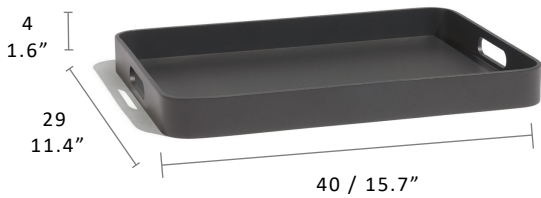

EASY-FIT Tray Large

akula

|Product Code 99950L|

designed for life

Dimensions

Easy-Fit Add the finishing touch to your outdoor space with our Easy-Fit collection. Easy-fit by name, easy-fit by nature. Practical and playful, this range is versatile and easy-to-move, allowing you to mix and match.

Tray | A timeless tray to complete any look.

Characteristics | Multifunctional, Practical, Versatile

Technical

Weight | 1.6kg / 3.5lbs

Volume | 0.01m³(1 per box)

Lead Time from Stock | 4-6 Weeks

Custom Order Lead time | 12 Weeks

Colour Options

Coffee Aluminium

Lava Aluminium

White Aluminium

Features

HOSPITALITY GRADE

LOW MAINTENANCE

MIX & MATCH