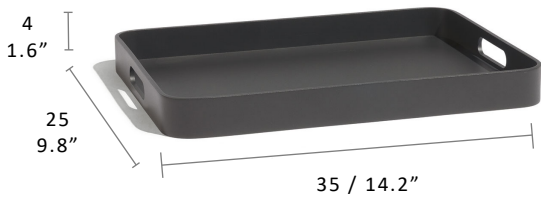

# EASY-FIT Tray Medium

# akula

designed for life

|Product Code 99950M|

## Dimensions

**Easy-Fit** Add the finishing touch to your outdoor space with our Easy-Fit collection. Easy-fit by name, easy-fit by nature. Practical and playful, this range is versatile and easy-to-move, allowing you to mix and match.

**Tray** | A timeless tray to complete any look.

**Characteristics** | Multifunctional, Practical, Versatile