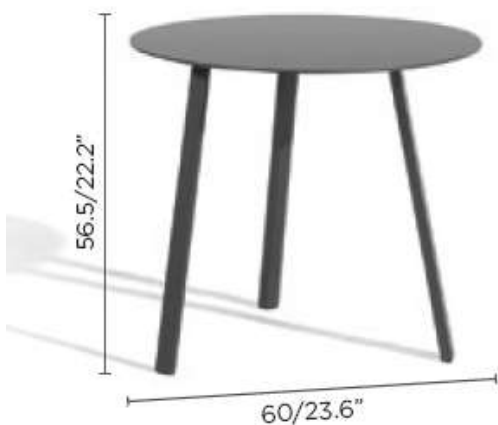

EASY-FIT Elite Side Table 22H

akula

designed for life

|Product Code 99920H|

mix & match

Dimensions

Easy-Fit Add the finishing touch to your outdoor space with our Easy-Fit collection. Our side tables, poufs and trays come in a myriad of shapes, sizes and materials to satisfy any style. Practical and playful, Easy-Fit matches all collections. All are easy to move around, letting you mix & match to your hearts desire.

Side Table | A versatile side table

Characteristics | Multifunctional, Practical, Versatile

Technical

Weight | 5kg / 10.58lbs

Volume | 0.27m³(1 per box)

Frame | Powder coated aluminium

Lead Time from Stock | 4-6 Weeks

Custom Order Lead time | 12 Weeks

Colour Options

Frame

F8
white

F10
lava

Alu top

F8

F10