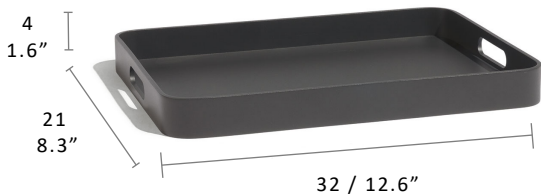

EASY-FIT Tray Small

akula

designed for life

|Product Code 99950A|

Dimensions

Easy-Fit Add the finishing touch to your outdoor space with our Easy-Fit collection. Easy-fit by name, easy-fit by nature. Practical and playful, this range is versatile and easy-to-move, allowing you to mix and match.

Tray | A timeless tray to complete any look.

Characteristics | Multifunctional, Practical, Versatile

Technical

Weight | 1.0kg / 2.2lbs

Volume | 0.006m³(1 per box)

Lead Time from Stock | 4-6 Weeks

Custom Order Lead time | 12 Weeks

Colour Options

Coffee Aluminium

Lava Aluminium

White Aluminium

Features

HOSPITALITY GRADE

LOW MAINTENANCE

MIX & MATCH