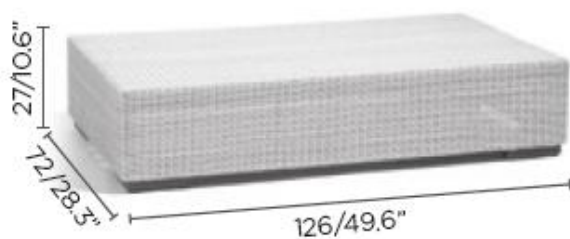

EVENTO Large Footrest

akula

designed for life

|Product Code 80058|

Dimensions

Evento is a first-class modular wicker collection available in desert and grey white. Easy-To-Maintain and versatile with removable cushions, stackable loungers and easy-to-move footrests, this range combines style and functionality.

Footrest | A large footrest that works well on its own or with other Evento pieces to create an inviting seating area

Characteristics | Timeless, Stylish, Durable, Enticing

Technical

Weight | 11.4Kg / 25.1lbs

Volume | 0.4m³ (1 per box)

Frame | Powder-coated aluminium wrapped in wicker

Cushion | Fabric wrapped around a quick dry foam

Lead Time from Stock | 4-6 Weeks

Custom Order Lead time | 12 Weeks

Colour Options

Frame

Finishing: wicker (2mm/0.79")

531
grey-white

526
desert

Cushion Fabric

Seat cushion thickness: 11cm/4.4"

563
basalt grey

588
grey
sunbrella®