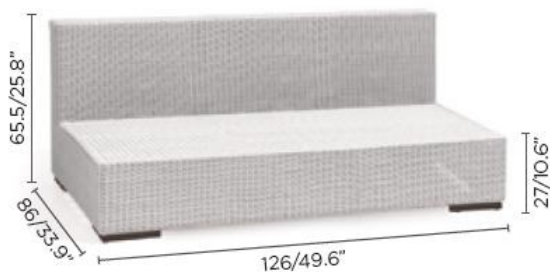

EVENTO Large Middle Seat

akula

designed for life

|Product Code 80054|

Dimensions

Evento is a first-class modular wicker collection available in desert and grey white. Easy-To-Maintain and versatile with removable cushions, stackable loungers and easy-to-move footrests, this range combines style and functionality.

Middle Seat: A relaxing large middle seat that works well on its own or with other Evento pieces to create an inviting seating area

Characteristics | Timeless, Stylish, Durable, Enticing

Technical

Weight | 25Kg / 55.1lbs

Volume | 0.96m³ (1 per box)

Frame | Powder-coated aluminium wrapped in wicker

Cushion | Fabric wrapped around a quick dry foam

Lead Time from Stock | 4-6 Weeks

Custom Order Lead time | 12 Weeks

Colour Options

Frame

Finishing: wicker (2mm/0.79")

531
grey-white

526
desert

Cushion Fabric

Seat cushion thickness: 11cm/4.4"

563
basalt grey

588
grey
sunbrella®