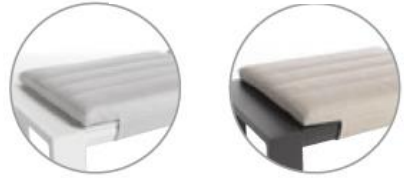

|Product Code 30013.01|

Dimensions

Metris is a modern, comprehensive collection from comfortable chairs and tasteful tables to trendy bar elements. Available in Lava or White with a triple powder-coated aluminium frame, which reduces the frame becoming hot and being easily scratched. The Metris collection is low maintenance and suits every style and budget

Bench | A sleek simple long bench with optional seat cushions

Characteristics | Stylish, Strong, Modern, Simplistic

Technical

Weight | 20.2kg / 44.5lbs
Volume | 0.4m³ (1 per box)
Frame | Powder coated aluminium
Lead Time from Stock | 4-6 Weeks
Custom Order Lead time | 12 Weeks

Colour Options

SEAT CUSHION
Fabric Sunbrella® (FDF)

Features

Designed by
DIPHANO