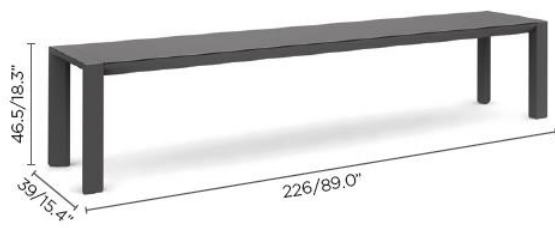

|Product Code 30013.01|

Dimensions

Metris is a modern, comprehensive collection from comfortable chairs and tasteful tables to trendy bar elements. Available in Lava or White with a triple powder-coated aluminium frame, which reduces the frame becoming hot and being easily scratched. The Metris collection is low maintenance and suits every style and budget

Bench | A sleek simple long bench with optional seat cushions

Characteristics | Stylish, Strong, Modern, Simplistic

Technical

Weight | 20.2kg / 44.5lbs
Volume | 0.4m³ (1 per box)
Frame | Powder coated aluminium
Lead Time from Stock | 4-6 Weeks
Custom Order Lead time | 12 Weeks