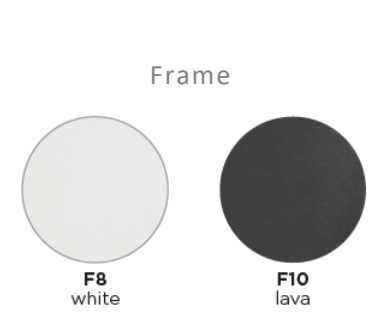

|Product Code 30013.01|

Dimensions

Metris is a modern, comprehensive collection from comfortable chairs and tasteful tables to trendy bar elements. Available in Lava or White with a triple powder-coated aluminium frame, which reduces the frame becoming hot and being easily scratched. The Metris collection is low maintenance and suits every style and budget

Bench | A sleek simple long bench with optional seat cushions

Characteristics | Stylish, Strong, Modern, Simplistic

Technical

Weight | 20.2kg / 44.5lbs
Volume | 0.4m³ (1 per box)
Frame | Powder coated aluminium
Lead Time from Stock | 4-6 Weeks
Custom Order Lead time | 12 Weeks

Colour Options

SEAT CUSHION
Fabric Sunbrella® (FDF)

Features

Designed by
DIPHANO