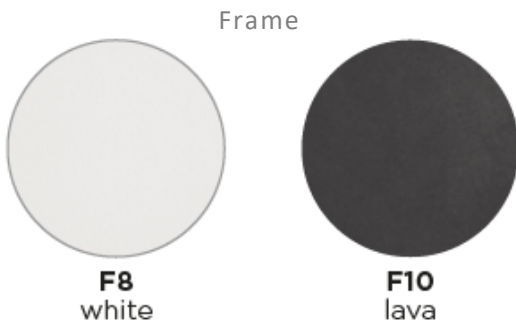

METRIS Low Table

|Product Code 30220/1Z|

akula

designed for life

Dimensions

Metris is a modern, comprehensive collection from comfortable chairs and tasteful tables to trendy bar elements. Available in Lava or White with a triple powder-coated aluminium frame, which reduces the frame becoming hot and being easily scratched. The Metris range is low maintenance and suits every style and budget

Low Table | The perfect low table to compliment lounge seating options

Characteristics | Stylish, Strong, Modern, Simplistic

Technical

Weight | 16.8kg / 37lbs

Volume | 0.19m³(1 per box)

Frame | Powder coated aluminium

Tabletop | Aluminium

Lead Time from Stock | 4-6 Weeks

Custom Order Lead time | 12 Weeks

Colour Options

Frame

F8
white

F10
lava

Features