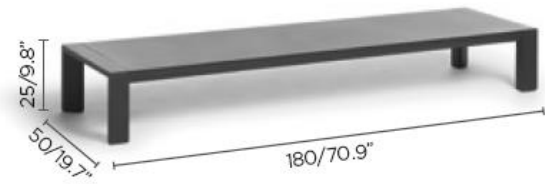

METRIS Low Table

|Product Code 30220/1Z|

akula

designed for life

Dimensions

Metris is a modern, comprehensive collection from comfortable chairs and tasteful tables to trendy bar elements. Available in Lava or White with a triple powder-coated aluminium frame, which reduces the frame becoming hot and being easily scratched. The Metris range is low maintenance and suits every style and budget

Low Table | The perfect low table to compliment lounge seating options

Characteristics | Stylish, Strong, Modern, Simplistic

Technical

Weight | 16.8kg / 37lbs

Volume | 0.19m³(1 per box)

Frame | Powder coated aluminium

Tabletop | Aluminium

Lead Time from Stock | 4-6 Weeks

Custom Order Lead time | 12 Weeks

Colour Options

Frame

F8
white

F10
lava

Features