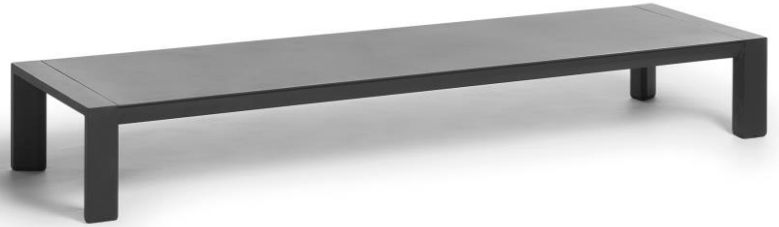

METRIS Low Table

|Product Code 30220/1Z|

akula

designed for life

Dimensions

Metris is a modern, comprehensive collection from comfortable chairs and tasteful tables to trendy bar elements. Available in Lava or White with a triple powder-coated aluminium frame, which reduces the frame becoming hot and being easily scratched. The Metris range is low maintenance and suits every style and budget

Low Table | The perfect low table to compliment lounge seating options

Characteristics | Stylish, Strong, Modern, Simplistic

Technical

Weight | 16.8kg / 37lbs

Volume | 0.19m³(1 per box)

Frame | Powder coated aluminium

Tabletop | Aluminium

Lead Time from Stock | 4-6 Weeks

Custom Order Lead time | 12 Weeks

Colour Options

Frame

F8
white

F10
lava

Features