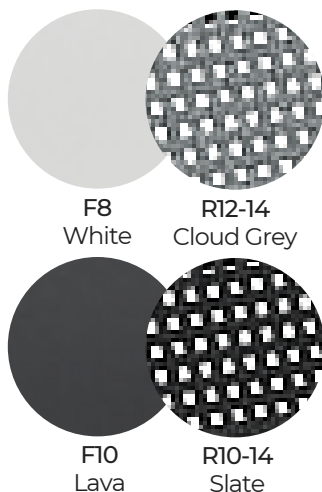

Features

LOW MAINTENANCE

HOSPITALITY GRADE

STACKABLE CHAIRS

TRIPLE POWDER COATING

5-Year Warranty

Competitive Pricing

Marine Grade Materials

Custom Design Options

Vertical Factory - Design to Delivery

History - 100 Years Experience

Stock Supported - 7,000+ Pieces