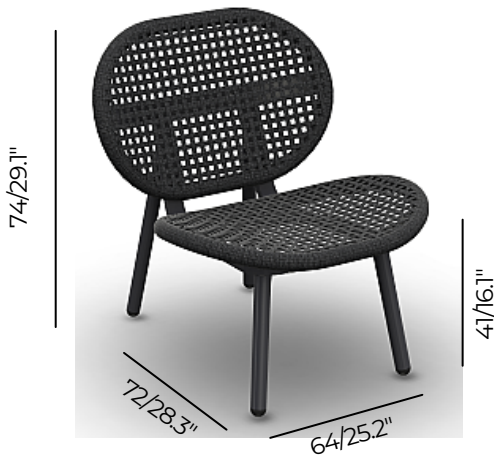

Nevis Lounge Chair

| Product Code KJ13230 |

akula

designed for life

Dimensions

The Nevis provides the ultimate seating shape that creates grace and exceptional comfort, dispensing a sophisticated appearance and a truly unique look.

Lounge Chair | A graceful and elegant lounge chair
Characteristics | Elegant, Comfortable, Stackable

Technical

Weight | 7.1kg / 15.7lbs

Frame | Powder-coated aluminium

Rope Weaving Seating and Back | Open Weaving

Lead Time from Stock | 4-6 Weeks

Custom Order Lead time | 12 Weeks

Colour Options

Features

LOW MAINTENANCE

HOSPITALITY GRADE

STACKABLE CHAIRS

TRIPLE POWDER COATING