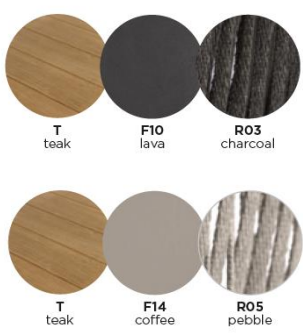

Armchair | A relaxing armchair with teak detailing
Characteristics | Luxurious, Contemporary, Bold

Technical

- Weight** | 6.1kg / 13.4lbs
- Volume** | 0.36m³/ (1 per box)
- Frame** | Teak & powder-coated aluminium
- Seat Back** | Strap Weave
- Cushion** | Fabric wrapped around a quick dry foam
- Lead Time from Stock** | 4-6 Weeks
- Custom Order Lead time** | 12 Weeks

Colour Options

Seat cushion thickness armchair: 6cm/2.4"

Finishing: rope (11mm/4.3")

Cushion fabrics:

Features

Designed by
DIPHANO