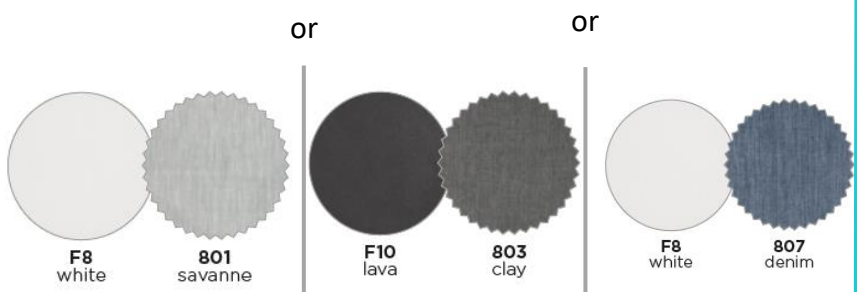

RANDOM Dining Armchair

akula

designed for life

|Product Code 73001|

Dimensions

Random is modern and minimalist with its curved, upholstered seating and ceramic table top. Available in Lava or White aluminium frame and water-resistant seating cushions, this range is the perfect accompaniment to pool side seating and dining areas.

Dining Armchair | A dining height armchair
Characteristics | Modern, Minimalistic, On-Trend

Technical

Weight | 5.7kg / 12.56lbs
Volume | 0.20m³ (1 per box)
Frame | Powder-Coated Aluminium
Cushion | Water resistant fabric wrapped around Quick Dry Foam
Lead Time from Stock | 4-6 Weeks
Custom Order Lead time | 12 Weeks

Colour Options

Features

Designed by
DIPHANO