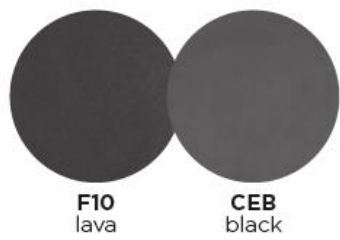

SELECTA Bistro Table 36H

akula

|Product Code 40770/1M|

designed for life

inserted table top

Dimensions

Selecta's classic styling offers superior seating comfort and dining versatility. Available in Lava or White aluminium frame, with ceramic tabletop, this range is low-maintenance and adapts effortlessly to outdoor spaces.

Bistro Table | A counter height dining bistro style table with pedestal base

Characteristics | Stylish, Durable, Versatile

Technical

- Weight** | 26.2kg / 57.8lbs
- Volume** | 0.10m³(1 per box)
- Frame** | Powder coated aluminium
- Tabletop** | Ceramic
- Lead Time from Stock** | 4-6 Weeks
- Custom Order Lead time** | 12 Weeks

Colour Options

Tabletop: **ceramic** (6mm/0.24")

Features

- HOSPITALITY GRADE
- LOW MAINTENANCE
- MULTI FUNCTIONAL
- DURABLE
- TRIPLE POWDER COATING
- ADJUSTABLE FEET

Designed by **DIPHANO**

- 5-Year Warranty
- Competitive Pricing
- Marine Grade Materials
- Custom Design Options
- Vertical Factory - Design to Delivery
- History - 100 Years Experience
- Stock Supported - 7,000+ Pieces