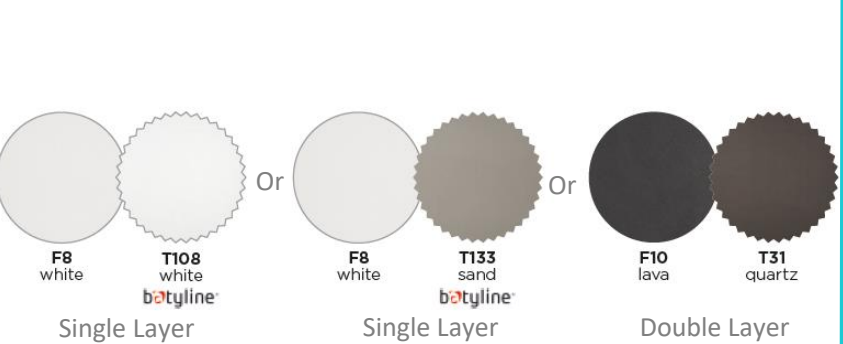

SELECTA Deck Chair

akula

|Product Code 40110A|

designed for life

Dimensions

Selecta's classic styling offers superior seating comfort and dining versatility. Available in Lava or White aluminium frame, with glass or ceramic table tops, this range is low-maintenance and adapts effortlessly to outdoor spaces. There's no need for extra cushions as the sling fabric finishing in white, sand or quartz is the ideal balance between comfort and style with low maintenance.

Deck Chair | A stackable relaxed chair with adjustable back and sliding stool

Characteristics | Stylish, Durable, Versatile

Technical

- Weight** | 11.8kg / 26lbs
- Volume** | 3.m³/(12 per box)
- Frame** | Powder coated aluminium
- Seat back/base** | Batyline (Single Layer)
- Lead Time from Stock** | 4-6 Weeks
- Custom Order Lead time** | 12 Weeks

Colour Options

Features

Designed by
DIPHANO