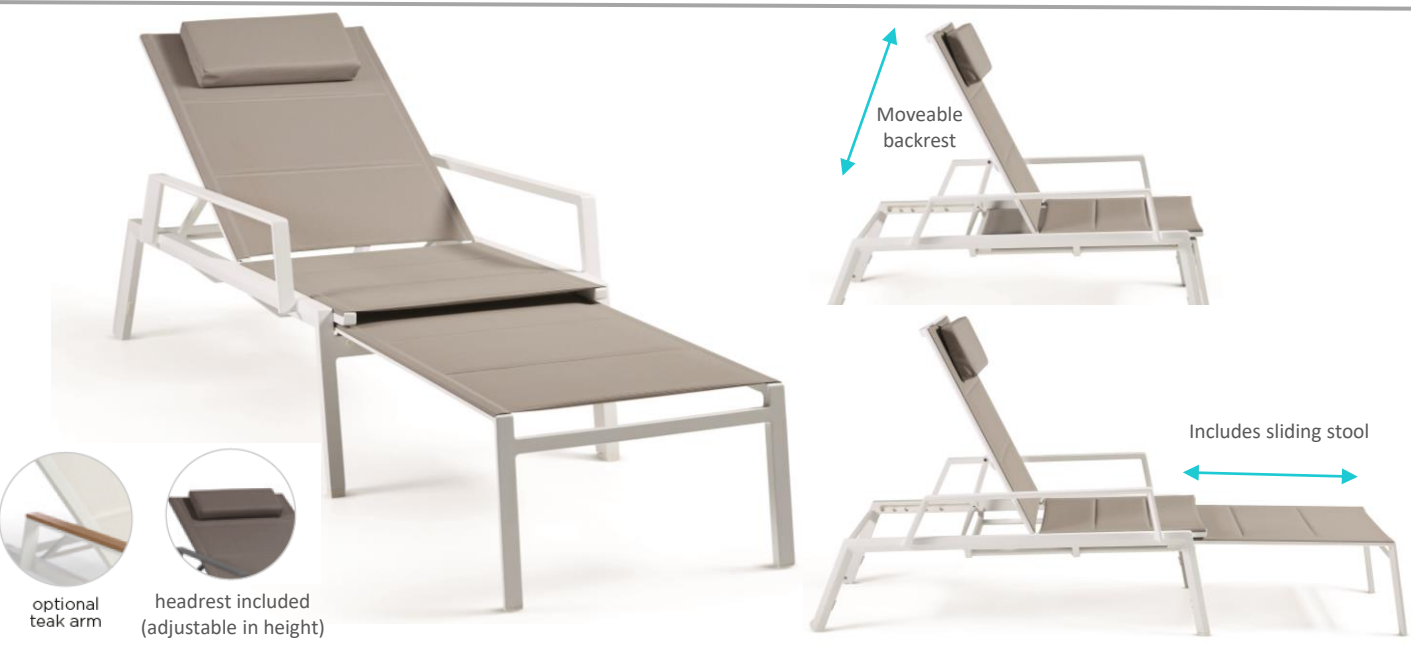

SELECTA Deck Chair

akula

|Product Code 40110A|

designed for life

Dimensions

Selecta's classic styling offers superior seating comfort and dining versatility. Available in Lava or White aluminium frame, with glass or ceramic table tops, this range is low-maintenance and adapts effortlessly to outdoor spaces. There's no need for extra cushions as the sling fabric finishing in white, sand or quartz is the ideal balance between comfort and style with low maintenance.

Deck Chair | A stackable relaxed chair with adjustable back and sliding stool

Characteristics | Stylish, Durable, Versatile

Technical

- Weight** | 11.8kg / 26lbs
- Volume** | 3.m³/(12 per box)
- Frame** | Powder coated aluminium
- Seat back/base** | Batyline (Single Layer)
- Lead Time from Stock** | 4-6 Weeks
- Custom Order Lead time** | 12 Weeks

Colour Options

Features

Designed by
DIPHANO