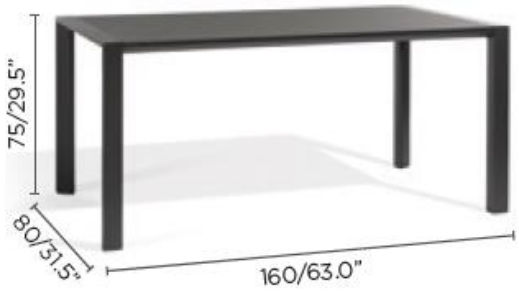

SELECTA Dining Table 63

akula

designed for life

|Product Code 40470/1M|

Dimensions

Selecta's classic styling offers superior seating comfort and dining versatility. Available in Lava or White aluminium frame, with ceramic tabletops, this range is low-maintenance and adapts effortlessly to outdoor spaces.

Dining Table | A dining table

Characteristics | Stylish, Durable, Versatile

Technical

- Weight** | 33.7kg / 74lbs
- Volume** | 0.43m³ (Ceramic)
- Frame** | Powder coated aluminium
- Tabletop** | Ceramic
- Lead Time from Stock** | 4-6 Weeks
- Custom Order Lead time** | 12 Weeks

Colour Options

Tabletop: **ceramic** (6mm/0.24")

Features

- HOSPITALITY GRADE
- LOW MAINTENANCE
- MULTI FUNCTIONAL
- DURABLE
- ADJUSTABLE FEET
- TRIPLE POWDER COATING

Designed by
DIPHANO

- 5-Year Warranty
- Competitive Pricing
- Marine Grade Materials
- Custom Design Options
- Vertical Factory - Design to Delivery
- History - 100 Years Experience
- Stock Supported - 7,000+ Pieces