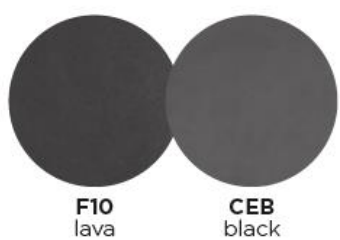

SELECTA Dining Table 63

akula

designed for life

|Product Code 40470/1M|

Dimensions

Selecta's classic styling offers superior seating comfort and dining versatility. Available in Lava or White aluminium frame, with ceramic tabletops, this range is low-maintenance and adapts effortlessly to outdoor spaces.

Dining Table | A dining table

Characteristics | Stylish, Durable, Versatile

Technical

- Weight** | 33.7kg / 74lbs
- Volume** | 0.43m³ (Ceramic)
- Frame** | Powder coated aluminium
- Tabletop** | Ceramic
- Lead Time from Stock** | 4-6 Weeks
- Custom Order Lead time** | 12 Weeks

Colour Options

Tabletop: **ceramic** (6mm/0.24")

Features

- HOSPITALITY GRADE
- LOW MAINTENANCE
- MULTI FUNCTIONAL
- DURABLE
- ADJUSTABLE FEET
- TRIPLE POWDER COATING

Designed by
DIPHANO

- 5-Year Warranty
- Competitive Pricing
- Marine Grade Materials
- Custom Design Options
- Vertical Factory - Design to Delivery
- History - 100 Years Experience
- Stock Supported - 7,000+ Pieces