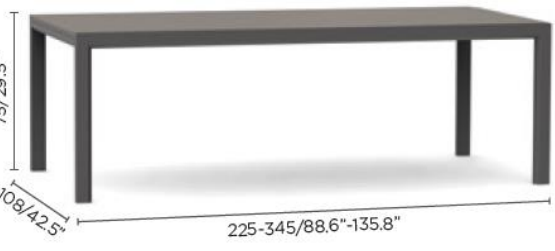

SELECTA Extendable Table

akula

| Product Code 40570/1 |

designed for life

Dimensions

Selecta's classic styling offers superior seating comfort and dining versatility. Available in Lava or White aluminium frame, with glass or ceramic tabletops, this range is low-maintenance and adapts effortlessly to outdoor spaces. There's no need for extra cushions as the sling fabric finishing in white, sand or quartz is the ideal balance between comfort and style with low maintenance.

Extendable Table | A large table with an extendable option
Characteristics | Stylish, Durable, Versatile

Technical

- Weight** | 98.5kg / 217lbs
- Volume** | 0.7m³ (1 per box)
- Frame** | Powder coated aluminium
- Tabletop** | Glass or Ceramic
- Lead Time from Stock** | 4-6 Weeks
- Custom Order Lead time** | 12 Weeks

Colour Options

Tabletop: ceramic (6mm/0.24")

Features

Designed by
DIPHANO