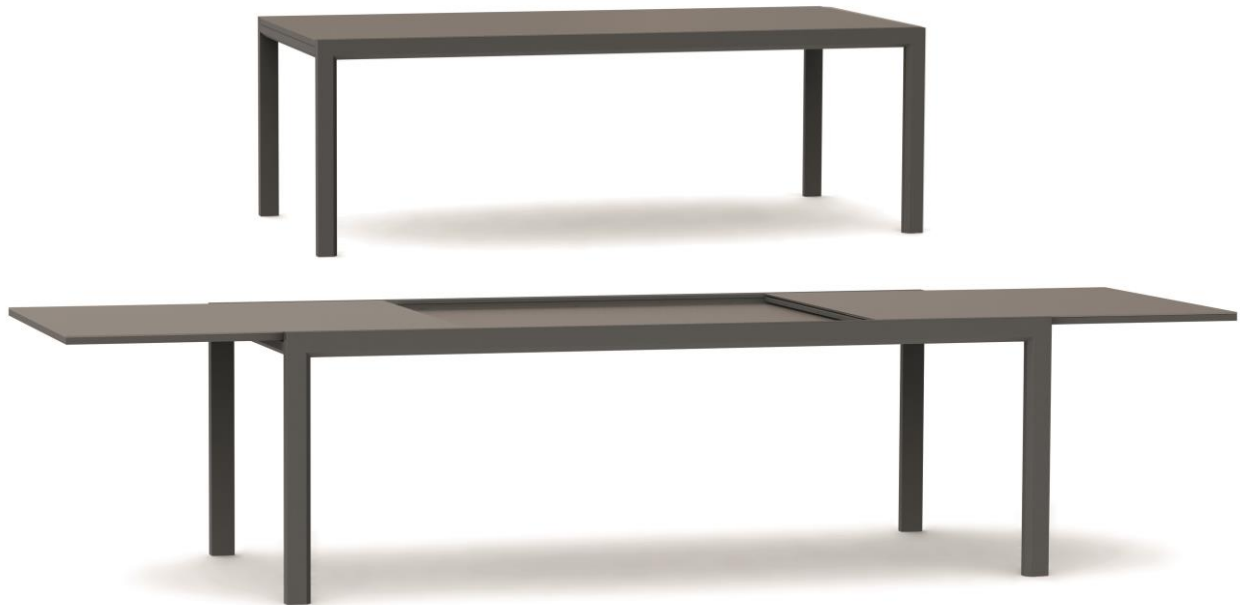

SELECTA Extendable Table

akula

| Product Code 40570/1 |

designed for life

Dimensions

Selecta's classic styling offers superior seating comfort and dining versatility. Available in Lava or White aluminium frame, with glass or ceramic tabletops, this range is low-maintenance and adapts effortlessly to outdoor spaces. There's no need for extra cushions as the sling fabric finishing in white, sand or quartz is the ideal balance between comfort and style with low maintenance.

Extendable Table | A large table with an extendable option
Characteristics | Stylish, Durable, Versatile

Technical

- Weight** | 98.5kg / 217lbs
- Volume** | 0.7m³ (1 per box)
- Frame** | Powder coated aluminium
- Tabletop** | Glass or Ceramic
- Lead Time from Stock** | 4-6 Weeks
- Custom Order Lead time** | 12 Weeks

Colour Options

Tabletop: ceramic (6mm/0.24")

Features

Designed by
DIPHANO