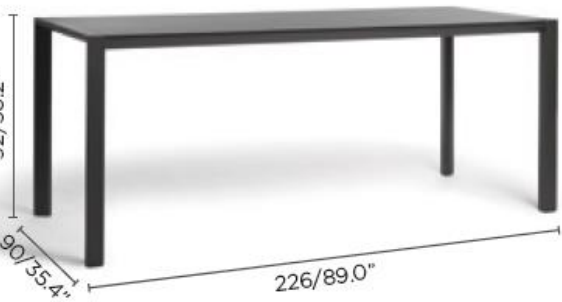

SELECTA High Dining Table 36H akula

|Product Code 40070/1M|

designed for life

Dimensions

Selecta's classic styling offers superior seating comfort and dining versatility. Available in Lava or White aluminium frame, with glass or ceramic tabletops, this range is low-maintenance and adapts effortlessly to outdoor spaces. There's no need for extra cushions as the sling fabric finishing in white, sand or quartz is the ideal balance between comfort and style with low maintenance.

Dining Table | A large dining table
Characteristics | Stylish, Durable, Versatile

Technical

Weight | 55.3kg / 122lbs
Volume | 0.66m³ (Ceramic) 0.51m³ (glass) (1 per box)
Frame | Powder coated aluminium
Tabletop | Glass or Ceramic
Lead Time from Stock | 4-6 Weeks
Custom Order Lead time | 12 Weeks

Colour Options

Tabletop: ceramic (6mm/0.24")

Features

Designed by
DIPHANO