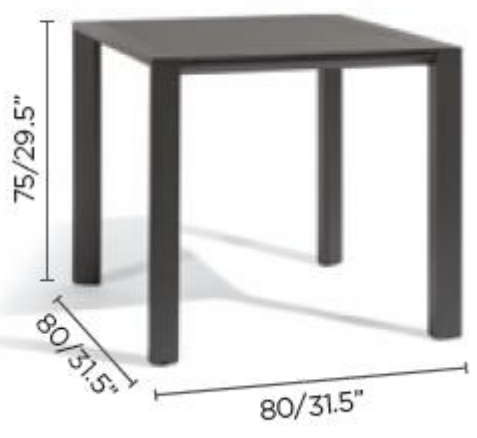

SELECTA Square Table

akula

designed for life

|Product Code 40870/1M|

Dimensions

Selecta's classic styling offers superior seating comfort and dining versatility. Available in Lava or White aluminium frame, with glass or ceramic tabletops, this range is low-maintenance and adapts effortlessly to outdoor spaces. There's no need for extra cushions as the sling fabric finishing in white, sand or quartz is the ideal balance between comfort and style with low maintenance.

Dining Table | A square dining table
Characteristics | Stylish, Durable, Versatile

Technical

Weight | 26.5kg / 58lbs
Volume | 0.21m³ (Ceramic) 0.17m³ (glass) (1 per box)
Frame | Powder coated aluminium
Tabletop | Glass or Ceramic
Lead Time from Stock | 4-6 Weeks
Custom Order Lead time | 12 Weeks

Colour Options

Tabletop: ceramic (6mm/0.24")

Features

Designed by
DIPHANO