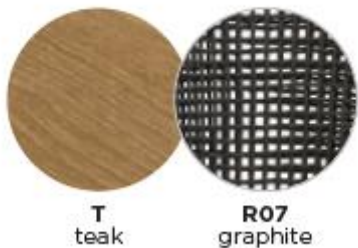

Armchair | A dining height armchair

Characteristics | Luxury, Versatile

Technical

Weight | 7kg / 15.4lbs

Volume | 0.4m^{3/2} (2 per box)

Frame | Teak

Seat Back | Rope

Lead Time from Stock | 5-7 Weeks

Custom Order Lead time | 12 Weeks

Colour Options

Finishing: rope (4mm/0.16)

Optional Cushions

708
Chestnut

Or

703
Tundra

Features