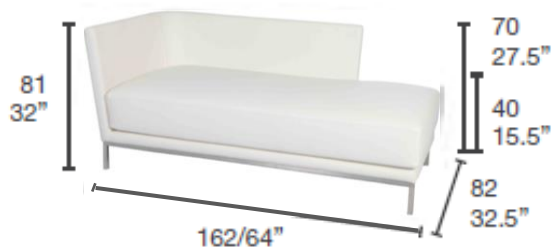

TUSCANY Chaise Lounge

akula

designed for life

|Product Code 758|

Dimensions

Tuscany A clean contemporary yet elegant design, developed to be truly multi-functional, and flexible in any hospitality environment. Beautifully upholstered in faux leather over a quick-dry cushion brings indoor sophistication and personality to outdoor settings.

Chaise Lounge | A relaxing chaise lounge that can be used on its own or with other pieces from the Tuscany Collection.

Characteristics | Contemporary, Modern, Minimal

Technical

Weight | 29.5kg / 65lbs

Frame | Brushed stainless steel

Seat & Back | Stamskin wrapped around quick dry foam

Lead Time from Stock | 4-6 Weeks

Custom Order Lead time | 12 Weeks

Colour Options

Seat cushion thickness 22cm/8.7"

Frame

Stainless Steel

Cushion

White Stamskin

Features

HOSPITALITY
GRADE

MODULAR

CONNECTING
DEVICE

FAUX
LEATHER

QUICK DRY
SYSTEM

5-Year
Warranty