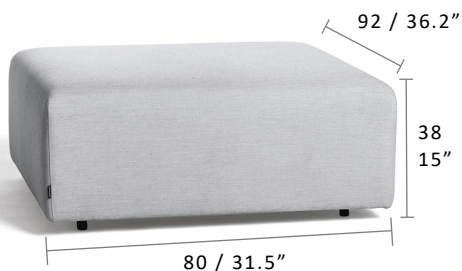

UNIT Medium Footrest

akula

designed for life

|Product Code 70057|

Dimensions

Unit combines seamless finishing and Batyline® waterproof fabrics with chic styling. Modern, modular and multifunctional, Unit offers a complete seating collection that's ideal for pool and beach side outdoor spaces.

Footrest | A footrest that can be used on its own or as part of the Unit modular range.

Characteristics | Modern, Multifunctional, Modular, Elegant

Technical

Weight | 17kg / 37.47lbs

Volume | 0.39m³ (1 per box)