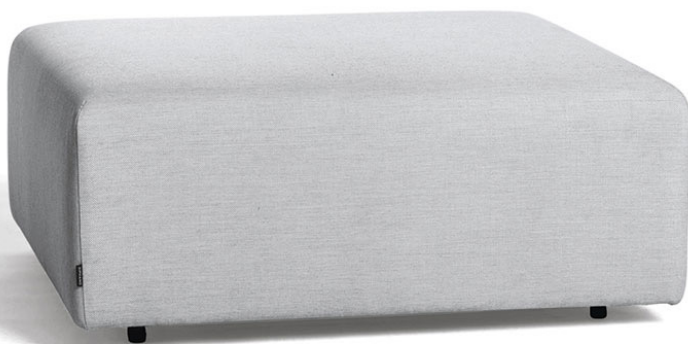

UNIT Medium Footrest

akula

designed for life

|Product Code 70057|

Dimensions

Unit combines seamless finishing and Batyline® waterproof fabrics with chic styling. Modern, modular and multifunctional, Unit offers a complete seating collection that's ideal for pool and beach side outdoor spaces.

Footrest | A footrest that can be used on its own or as part of the Unit modular range.

Characteristics | Modern, Multifunctional, Modular, Elegant

Technical

Weight | 17kg / 37.47lbs

Volume | 0.39m³ (1 per box)

Frame | Powder coated aluminium frame

Cushion | Batyline – a water resistant fabric around a quick dry foam

Lead Time from Stock | 4-6 Weeks

Custom Order Lead time | 12 Weeks

Colour Options

frame

lava

cushions