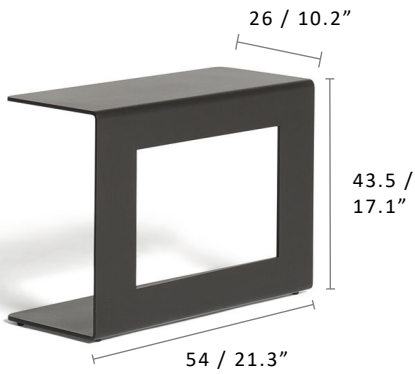

# UNIT Side Table

## Dimensions

**Unit** combines seamless finishing and Batyline® waterproof fabrics with chic styling. Modern, modular and multifunctional, Unit offers a complete seating collection that's ideal for pool and beach side outdoor spaces.

**Side Table** | A unique side table that can slide under the Unit range to provide a functional table option.

**Characteristics** | Modern, Multifunctional, Modular, Elegant