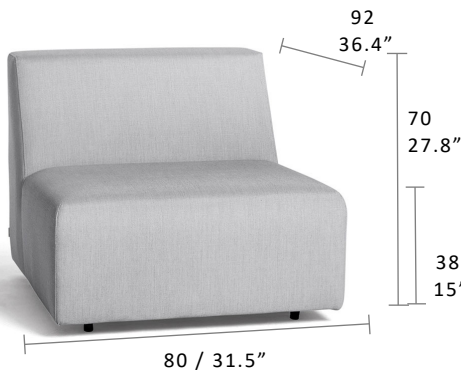

UNIT Small Middle Seat

akula

designed for life

|Product Code 70053|

Dimensions

Unit combines seamless finishing and Batyline® waterproof fabrics with chic styling. Modern, modular and multifunctional, Unit offers a complete seating collection that's ideal for pool and beach side outdoor spaces.

Middle Seat | A middle seat that can be used on its own or as part of the Unit modular range.

Characteristics | Modern, Multifunctional, Modular, Elegant

Technical

Weight | 15kg / 33.06lbs

Volume | 0.69m³ (1 per box)