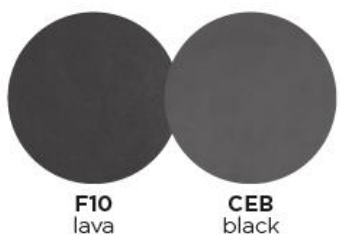

SELECTA Bistro Table 43H

akula

designed for life

|Product Code 40770/1H|

inserted table top

Dimensions

Selecta's classic styling offers superior seating comfort and dining versatility. Available in Lava or White aluminium frame with ceramic tabletop, this range is low-maintenance and adapts effortlessly to outdoor spaces.

Bistro Table | A bar height dining bistro style table with pedestal base

Characteristics | Stylish, Durable, Versatile

Technical

- Weight** | 28.2kg / 62.1lbs
- Volume** | 0.10m³(1 per box)
- Frame** | Powder coated aluminium
- Tabletop** | Ceramic
- Lead Time from Stock** | 4-6 Weeks
- Custom Order Lead time** | 12 Weeks

Colour Options

Tabletop: **ceramic** (6mm/0.24")

Features

HOSPITALITY GRADE

LOW MAINTENANCE

MULTI FUNCTIONAL

TRIPLE POWDER COATING

DURABLE