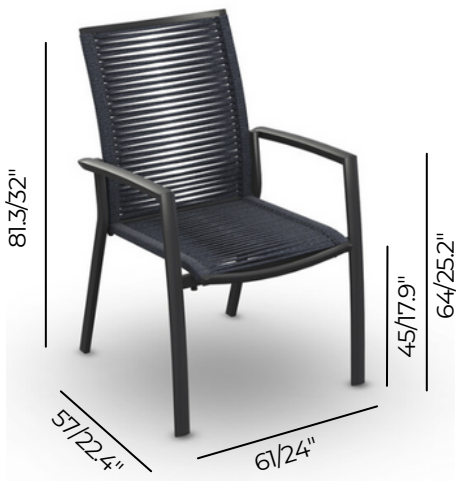

Silves Dining Armchair

| Product Code KJ14210 |

akula

designed for life

Dimensions

The Silves dining chair is both elegant and comfortable. It has a fresh, modern expression and gives great comfort. It is lightweight, stackable for convenient storage and available in two beautiful colour combinations of powder-coated aluminium and rope.

Dining Chair | A elegant and comfortable dining chair
Characteristics | Elegant, Comfortable, Stackable

Technical

Weight | 3.7kg / 8.2lbs
Frame | Powder-coated aluminium
Rope Weaving Seating and Back | Straight Weaving Knot
Lead Time from Stock | 4-6 Weeks
Custom Order Lead time | 12 Weeks

Colour Options

F8
White

R12-10
Cloud Grey

F10
Lava

R10-10
Slate Rope

Features

LOW
MAINTENANCE

HOSPITALITY
GRADE